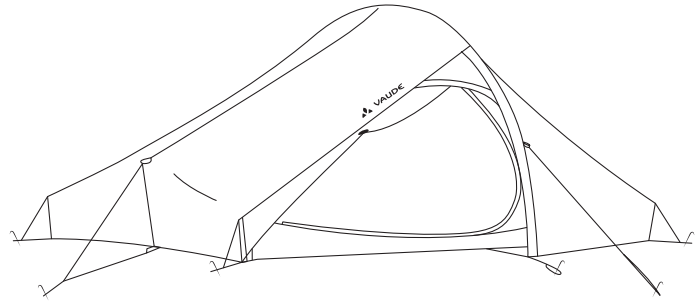

10mm

seam allowance

Lizard Seamless 2-3P

Trekking and Adventure Ultralight

Aufbauanleitung / pitching instruction

VAUDE Sport GmbH & Co. KG
Vaude Strasse 2, 88069 Tettngang

Erfahre mehr über dein Zelt unter
<http://www.vaude.com/de-DE/Produkte/Zelte/>
For further informations about your tent please visit:
<http://www.vaude.com/en-GB/Products/Tents/>

Achtung! Erhöhte Materialermüdung durch dauerhafte UV- Einwirkung, wenn möglich immer einen Schattenplatz wählen! Schütze dein Zelt vor Alterung durch Sonne und Regen mit Nikwax Tent & Gear Solarproof.
Attention! Higher aging of material by permanent UV-impact, always prefer a sun protected pitching place if possible! Protect your tent from sun and rain damage with Nikwax Tent & Gear Solarproof.

152 mm

220mm