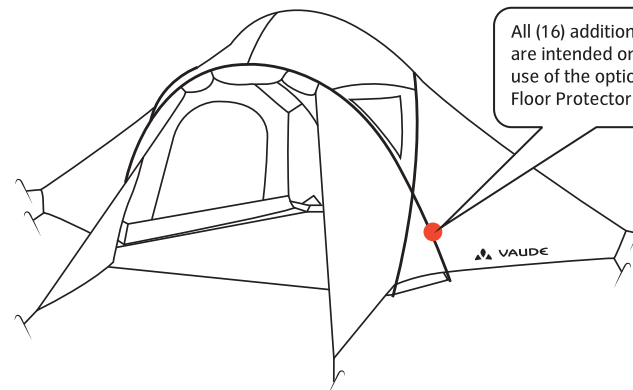

10mm

seam allowance

Badawi 4P

Camping-Family

Aufbauanleitung / pitching instruction

All (16) additional rings are intended only for the use of the optional available Floor Protector Comfort.

VAUDE Sport GmbH & Co. KG
Vaude Strasse 2, 88069 Tettngang

165 mm

220mm