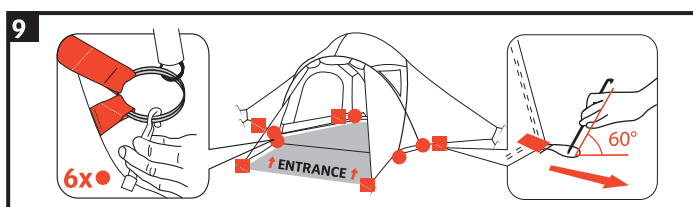

10mm

seam allowance

Badawi 4P

Camping-Family

Aufbauanleitung / pitching instruction

All (16) additional rings are intended only for the use of the optional available Floor Protector Comfort.

VAUDE Sport GmbH & Co. KG
Vaude Strasse 2, 88069 Tettngang

165 mm

220mm