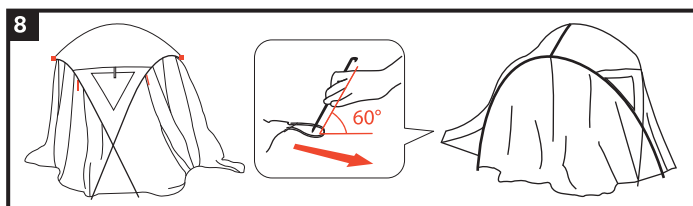

10mm

seam allowance

Badawi 4P

Camping-Family

Aufbauanleitung / pitching instruction

All (16) additional rings are intended only for the use of the optional available Floor Protector Comfort.

VAUDE Sport GmbH & Co. KG
Vaude Strasse 2, 88069 Tettngang

165 mm

220mm